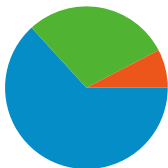

Traffic Sources Overview

- **Search Engines**
  5,215.00 (63.22%)
- **Direct Traffic**
  2,404.00 (29.14%)
- **Referring Sites**
  630.00 (7.64%)

Content Overview

Pages	Pageviews	% Pageviews
/	6,447	10.43%
/skelbimai.html	6,161	9.96%
/automuge-49/lt/	2,503	4.05%
/darbas-airijoje-50/lt/	1,258	2.03%
/skelbimai.html?page=2	1,136	1.84%