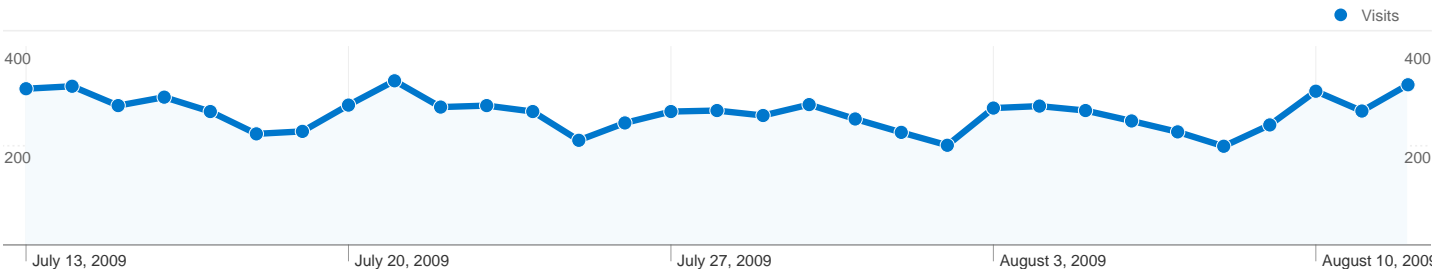

All traffic sources sent a total of 8,249 visits

29.14% Direct Traffic

7.64% Referring Sites

63.22% Search Engines

- **Search Engines**
  5,215.00 (63.22%)
- **Direct Traffic**
  2,404.00 (29.14%)
- **Referring Sites**
  630.00 (7.64%)

Top Traffic Sources

Sources	Visits	% visits	Keywords	Visits	% visits
google (organic)	5,065	61.40%	saloje	947	18.16%
(direct) ((none))	2,404	29.14%	saloje.lt	560	10.74%
images.google.lt (referral)	104	1.26%	www.saloje.lt	199	3.82%
google.lt (referral)	84	1.02%	saloje.ie	141	2.70%
search (organic)	84	1.02%	saloje.eu	117	2.24%