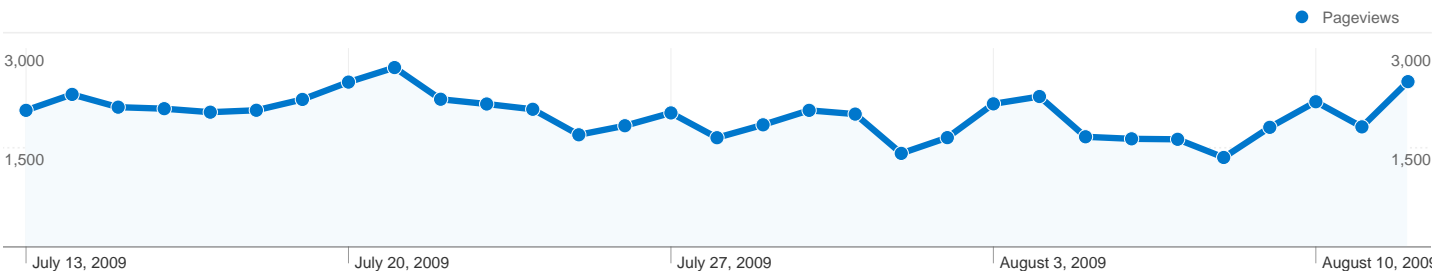

Pages on this site were viewed a total of 61,838 times

61,838 Pageviews

43,036 Unique Views

31.39% Bounce Rate

Top Content

Pages	Pageviews	% Pageviews
/	6,447	10.43%
/skelbimai.html	6,161	9.96%
/automuge-49/lt/	2,503	4.05%
/darbas-airijoje-50/lt/	1,258	2.03%
/skelbimai.html?page=2	1,136	1.84%