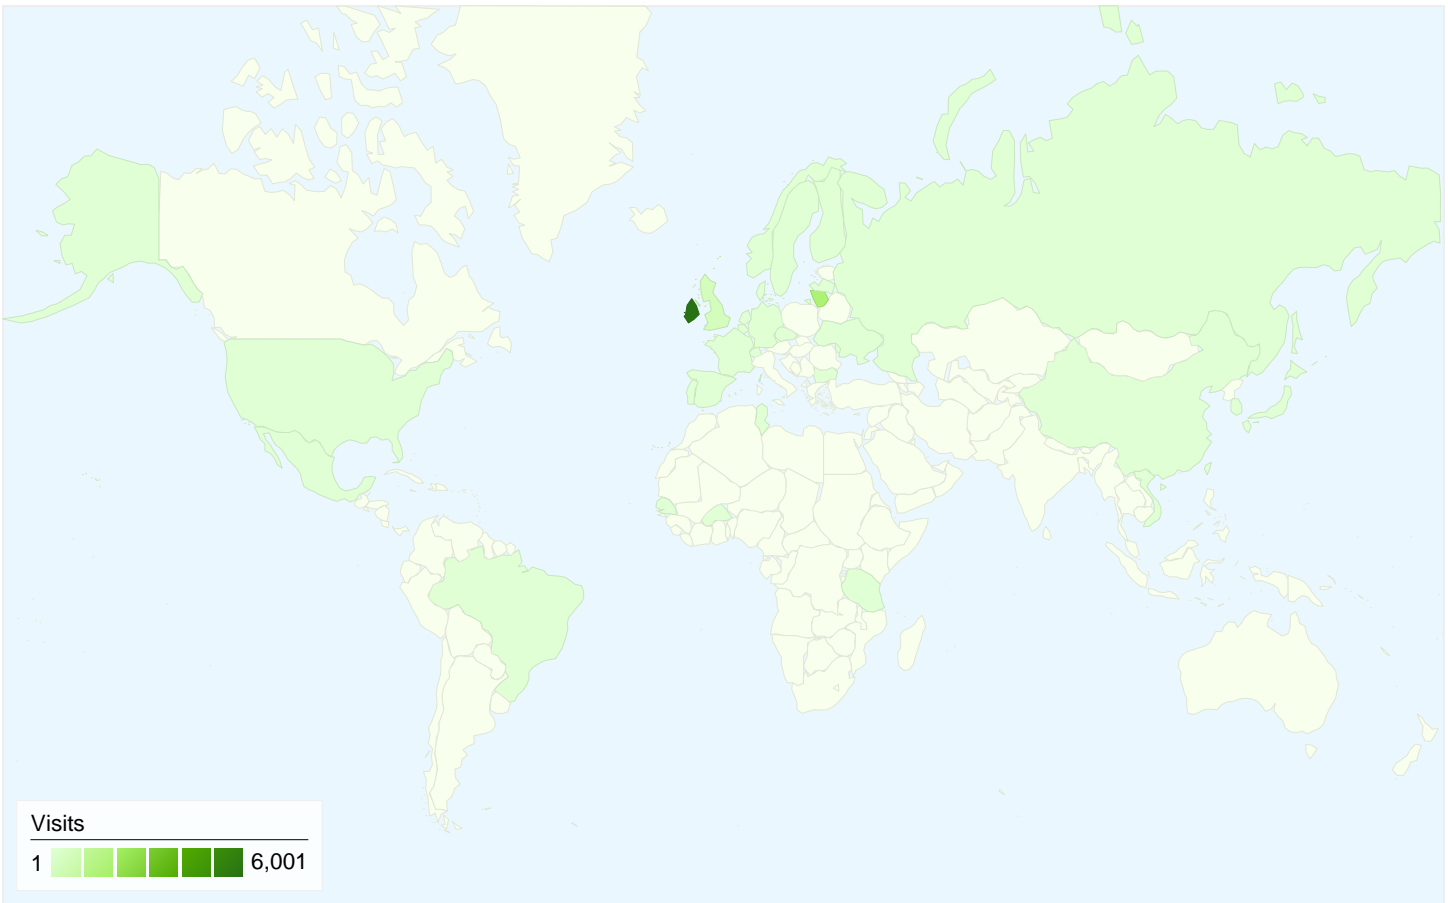

Visitors
3,996

Map Overlay world

Traffic Sources Overview

- **Search Engines**
5,215.00 (63.22%)
- **Direct Traffic**
2,404.00 (29.14%)
- **Referring Sites**
630.00 (7.64%)

Content Overview

Pages	Pageviews	% Pageviews
/	6,447	10.43%
/skelbimai.html	6,161	9.96%
/automuge-49/lt/	2,503	4.05%
/darbas-airijoje-50/lt/	1,258	2.03%
/skelbimai.html?page=2	1,136	1.84%

All traffic sources sent a total of 8,249 visits

29.14% Direct Traffic

7.64% Referring Sites

63.22% Search Engines

- Search Engines**
5,215.00 (63.22%)
- Direct Traffic**
2,404.00 (29.14%)
- Referring Sites**
630.00 (7.64%)

8,249 visits came from 32 countries/territories

Site Usage

Country/Territory	Visits	Pages/Visit	Avg. Time on Site	% New Visits	Bounce Rate
Ireland	6,001	8.23	00:05:14	25.63%	24.55%
Lithuania	1,704	4.95	00:02:30	58.80%	52.76%
United Kingdom	418	6.63	00:04:40	43.30%	36.60%
Germany	31	29.97	00:10:18	16.13%	19.35%
Norway	16	2.88	00:01:04	75.00%	43.75%
United States	15	3.93	00:03:22	86.67%	73.33%
Sweden	10	2.20	00:01:23	100.00%	70.00%
Netherlands	10	6.70	00:02:42	40.00%	70.00%
Denmark	6	6.00	00:06:47	100.00%	33.33%