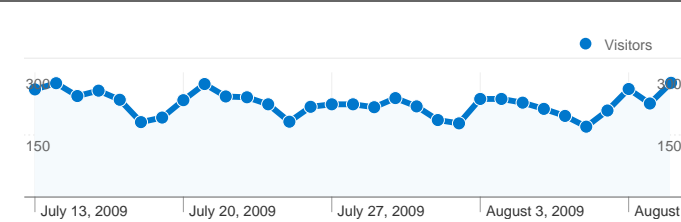

Site Usage

8,249 Visits

31.39% Bounce Rate

61,838 Pageviews

00:04:37 Avg. Time on Site

7.50 Pages/Visit

33.92% % New Visits

Visitors Overview

3,996 people visited this site

8,249 Visits

3,996 Absolute Unique Visitors

61,838 Pageviews

7.50 Average Pageviews

00:04:37 Time on Site

31.39% Bounce Rate

33.92% New Visits

All traffic sources sent a total of 8,249 visits

29.14% Direct Traffic

7.64% Referring Sites

63.22% Search Engines

- Search Engines**
5,215.00 (63.22%)
- Direct Traffic**
2,404.00 (29.14%)
- Referring Sites**
630.00 (7.64%)

8,249 visits came from 32 countries/territories

Site Usage

Country/Territory	Visits	Pages/Visit	Avg. Time on Site	% New Visits	Bounce Rate
Ireland	6,001	8.23	00:05:14	25.63%	24.55%
Lithuania	1,704	4.95	00:02:30	58.80%	52.76%
United Kingdom	418	6.63	00:04:40	43.30%	36.60%
Germany	31	29.97	00:10:18	16.13%	19.35%
Norway	16	2.88	00:01:04	75.00%	43.75%
United States	15	3.93	00:03:22	86.67%	73.33%
Sweden	10	2.20	00:01:23	100.00%	70.00%
Netherlands	10	6.70	00:02:42	40.00%	70.00%
Denmark	6	6.00	00:06:47	100.00%	33.33%