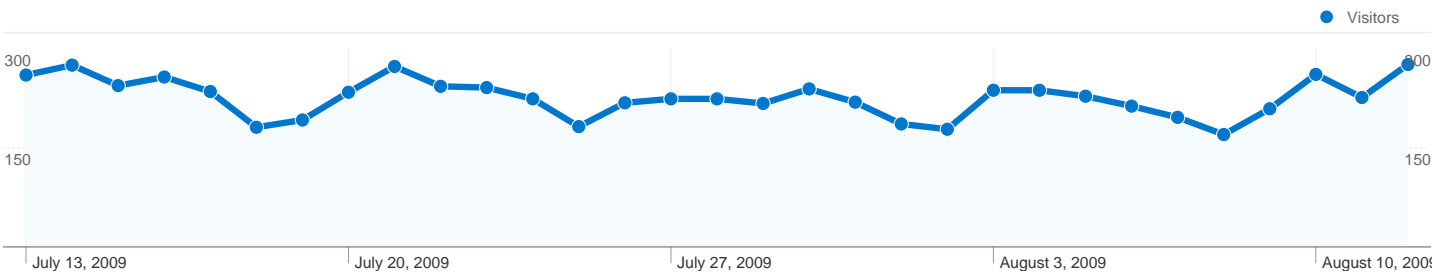

Site Usage

8,249 Visits

31.39% Bounce Rate

61,838 Pageviews

00:04:37 Avg. Time on Site

7.50 Pages/Visit

33.92% % New Visits

Visitors Overview

3,996 people visited this site

8,249 Visits

3,996 Absolute Unique Visitors

61,838 Pageviews

7.50 Average Pageviews

00:04:37 Time on Site

31.39% Bounce Rate

33.92% New Visits

8,249 visits came from 32 countries/territories

Site Usage

Country/Territory	Visits	Pages/Visit	Avg. Time on Site	% New Visits	Bounce Rate
Ireland	6,001	8.23	00:05:14	25.63%	24.55%
Lithuania	1,704	4.95	00:02:30	58.80%	52.76%
United Kingdom	418	6.63	00:04:40	43.30%	36.60%
Germany	31	29.97	00:10:18	16.13%	19.35%
Norway	16	2.88	00:01:04	75.00%	43.75%
United States	15	3.93	00:03:22	86.67%	73.33%
Sweden	10	2.20	00:01:23	100.00%	70.00%
Netherlands	10	6.70	00:02:42	40.00%	70.00%
Denmark	6	6.00	00:06:47	100.00%	33.33%