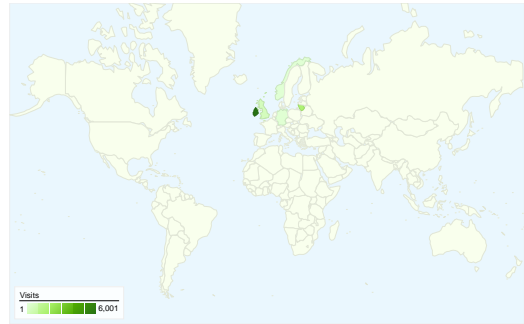

Site Usage

8,249 Visits

31.39% Bounce Rate

61,838 Pageviews

00:04:37 Avg. Time on Site

7.50 Pages/Visit

33.92% % New Visits

Visitors Overview

Visitors
3,996

Map Overlay world

Traffic Sources Overview

- **Search Engines**
5,215.00 (63.22%)
- **Direct Traffic**
2,404.00 (29.14%)
- **Referring Sites**
630.00 (7.64%)

Content Overview

Pages	Pageviews	% Pageviews
/	6,447	10.43%
/skelbimai.html	6,161	9.96%
/automuge-49/lt/	2,503	4.05%
/darbas-airijoje-50/lt/	1,258	2.03%
/skelbimai.html?page=2	1,136	1.84%

All traffic sources sent a total of 8,249 visits

29.14% Direct Traffic

7.64% Referring Sites

63.22% Search Engines

- Search Engines**
5,215.00 (63.22%)
- Direct Traffic**
2,404.00 (29.14%)
- Referring Sites**
630.00 (7.64%)

8,249 visits came from 32 countries/territories

Site Usage

Country/Territory	Visits	Pages/Visit	Avg. Time on Site	% New Visits	Bounce Rate
Ireland	6,001	8.23	00:05:14	25.63%	24.55%
Lithuania	1,704	4.95	00:02:30	58.80%	52.76%
United Kingdom	418	6.63	00:04:40	43.30%	36.60%
Germany	31	29.97	00:10:18	16.13%	19.35%
Norway	16	2.88	00:01:04	75.00%	43.75%
United States	15	3.93	00:03:22	86.67%	73.33%
Sweden	10	2.20	00:01:23	100.00%	70.00%
Netherlands	10	6.70	00:02:42	40.00%	70.00%
Denmark	6	6.00	00:06:47	100.00%	33.33%